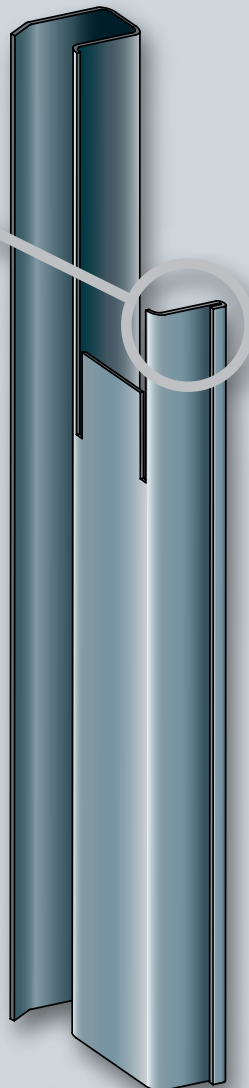

TauraEdge™

**THE SAFEST ROLLER DOOR TRACK AVAILABLE
IN AUSTRALIA.**

*With its rolled edge
feature running the length
of the track it is so safe its
almost impossible to cut
yourself on it.*

**ANOTHER
TAUREAN DOOR
EXCLUSIVE.**

AU Patent App No. 2014903852
AU Design App No. 201414954

TauraEdge™ Roller Door Track is the first of its type in Australia.

With an innovative approach, the newly designed roller door tracks provide a new look and a total improvement. Stronger and more rigid than standard roller door tracks, TauraEdge™ Roller Door Track is all about safety, design and efficiency.

With a rolled over design replacing the standard edge, the sides are completely encased. Simple but effective.

FAITH ST045