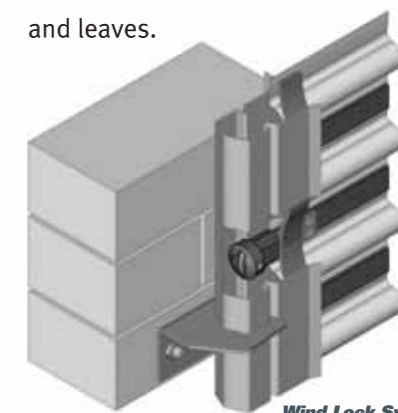

Wind Lock System